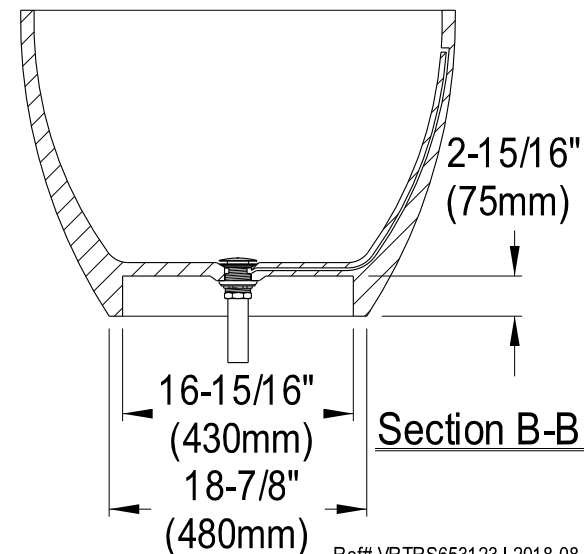

VRTRS653123

65" Solid Surface White Stone Bathtub With Drain

Section A-A

Section B-B