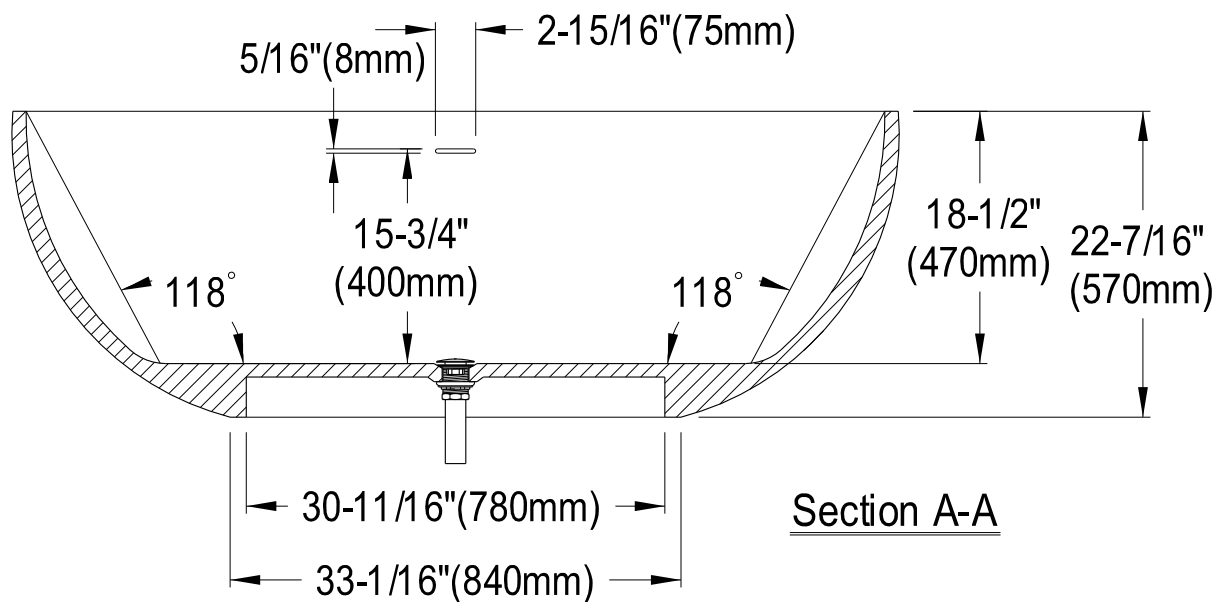

VRTRS653123

65" Solid Surface White Stone Bathtub With Drain

Section A-A

Section B-B