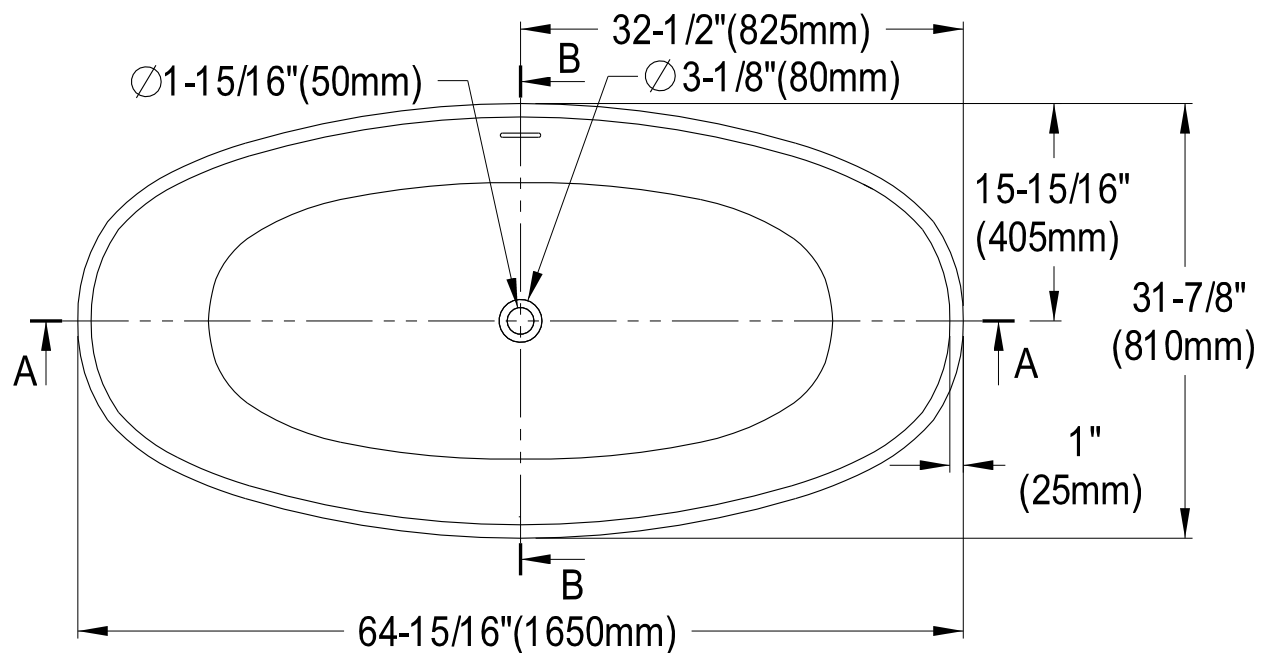

VRTRS653123

65" Solid Surface White Stone Bathtub With Drain

Section A-A

Section B-B